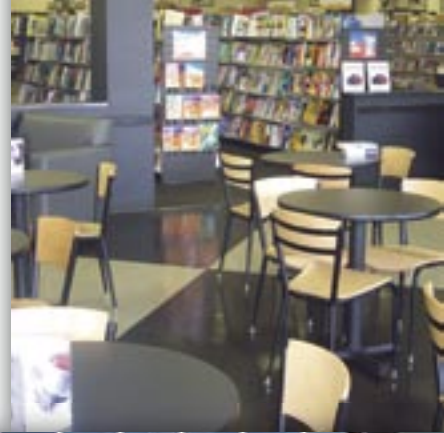

Your authorized Bomanite Toppings Franchise Partner is:

MICRO-TOP®
by **Bomanite**

Bomanite Corporation
P.O. Box 599
Madera, CA 93639-0599
(559) 673-2411 Phone
(559) 673-8246 Fax
www.bomanite.com

Imagine The Possibilities.

©2006 Bomanite Corporation.
Bomanite® and Micro-Top® are registered
trademarks and servicemarks with the
U.S. Patent Office and other countries.
10M406

Bulletin 403